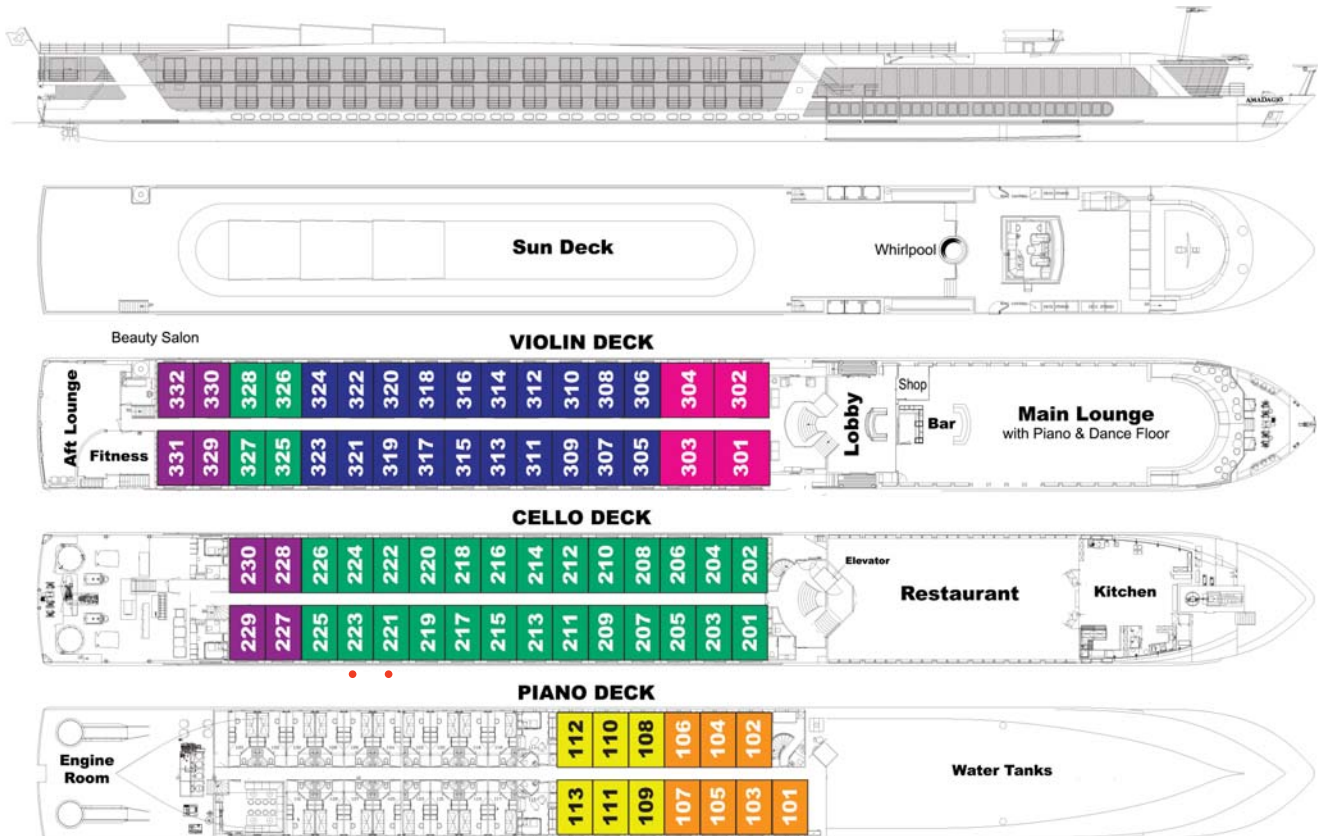

MS AMACELLO

CABIN CATEGORIES

- Jr. Suite Violin Deck - French Balcony - 255 sq.ft.
- Cat. A Violin Deck - French Balcony - 170 sq.ft.
- Cat. B Violin & Cello Deck - French Balcony - 170 sq.ft.
- Cat. C Violin & Cello Deck - French Balcony - 170 sq.ft.
- Cat. D Piano Deck - Fixed window - 170 sq.ft.
- Cat. E Piano Deck - Fixed window - 170 sq.ft.
- Single Cello Deck - French Balcony - 140 sq.ft.

TECHNICAL DATA:

Built: 2008 - Amacello
 Built in Holland
 Length: 360 feet; Width: 38 feet
 Crew: 41 (European)
 Staterooms: 71
 Junior Suites: 4
 Registry: Switzerland; Home port: Basel