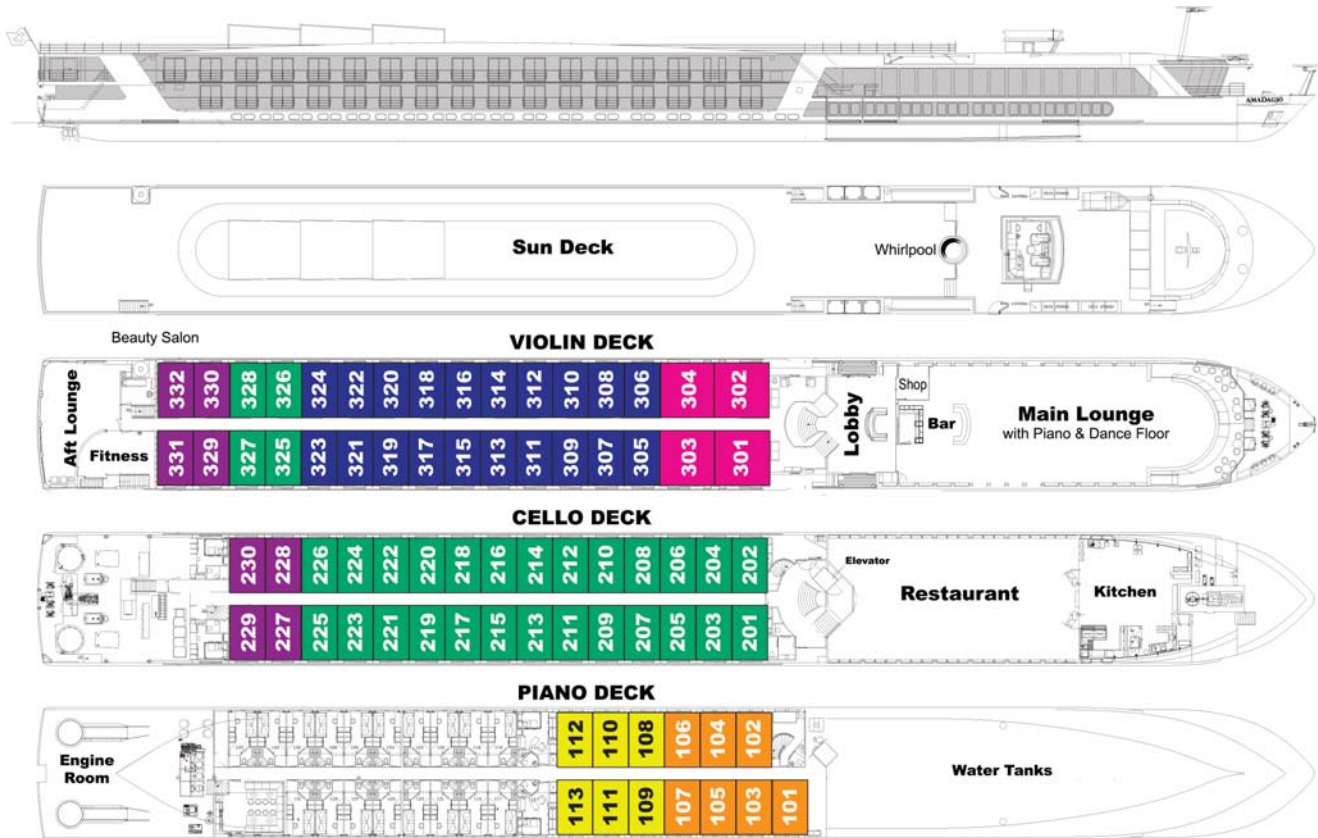

MS AMADAGIO & MS AMALEGRO

CABIN CATEGORIES

Jr. Suite	Violin Deck - French Balcony - 255 sq.ft.
Cat. A	Violin Deck - French Balcony - 170 sq.ft.
Cat. B	Violin & Cello Deck - French Balcony - 170 sq.ft.
Cat. C	Violin & Cello Deck - French Balcony - 170 sq.ft.
Cat. D	Piano Deck - Fixed window - 170 sq.ft.
Cat. E	Piano Deck - Fixed window - 170 sq.ft.

TECHNICAL DATA:

Built: 2006 - Amadagio; 2007 - Amalegro
 Built in Holland
 Length: 360 feet; Width: 38 feet
 Crew: 41 (European)
 Staterooms: 71
 Junior Suites: 4
 Registry: Switzerland; Home port: Basel